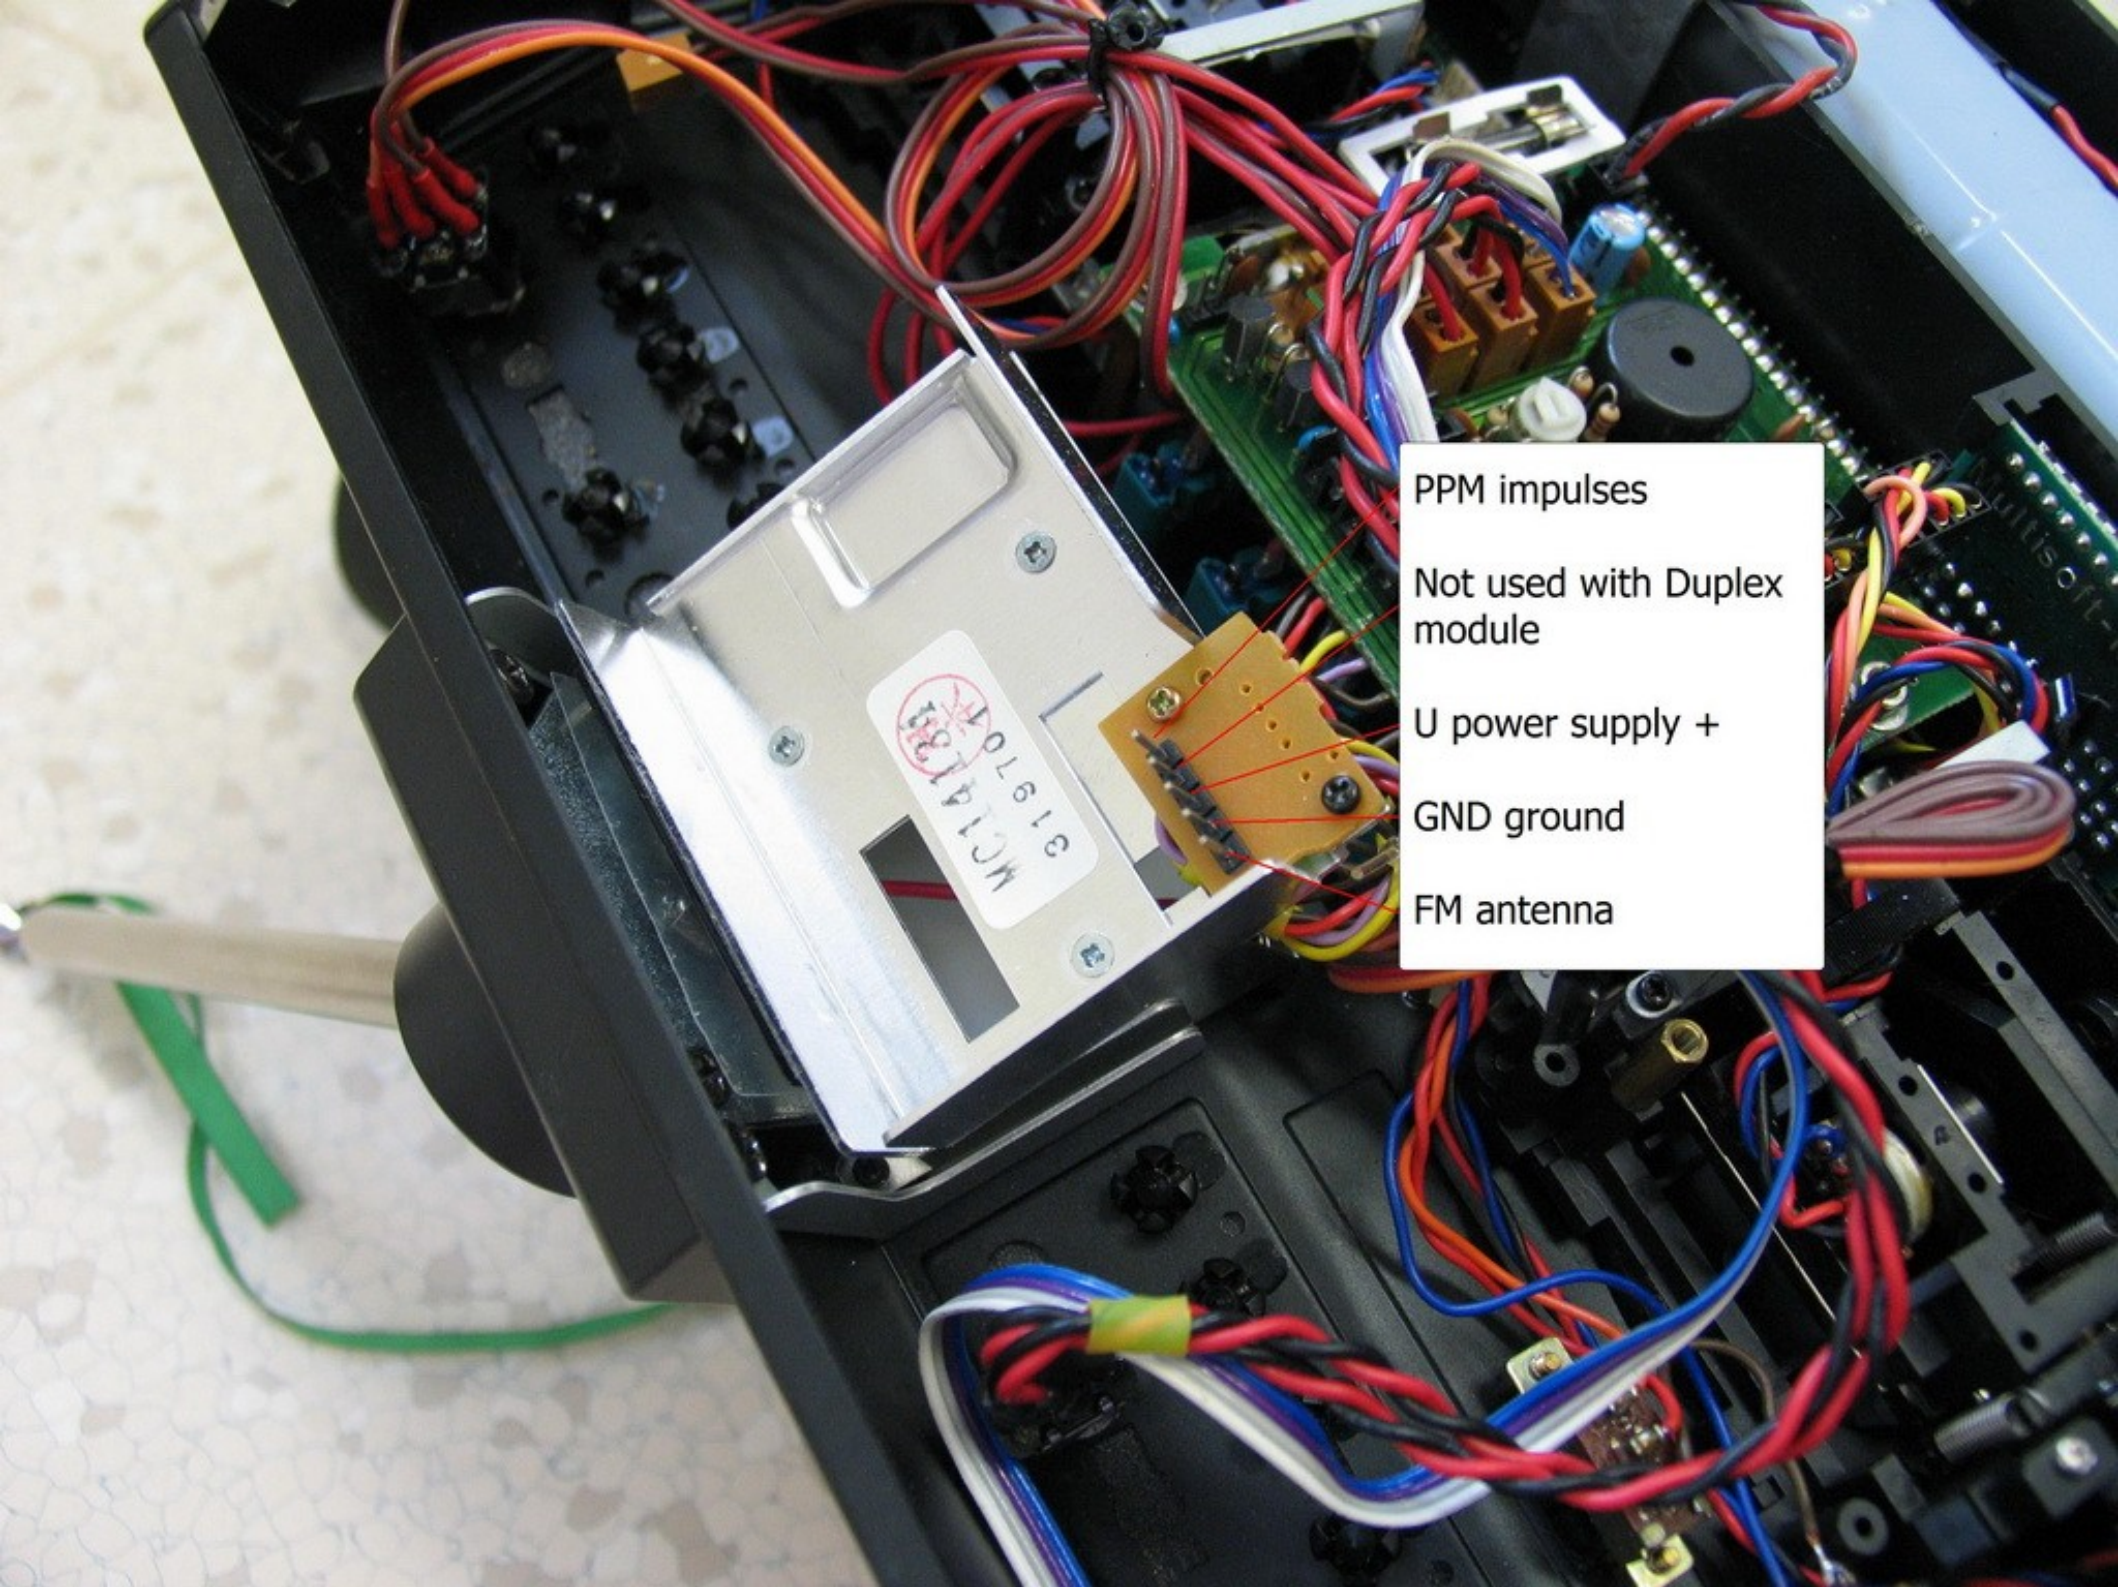

**DUPLER X**  
2.4 GHz  
TRANSMITTER module  
**JETI** model

2.4 GHz

**TG** in control

JETI model

PPM impulses

Not used with Duplex  
module

U power supply +

GND ground